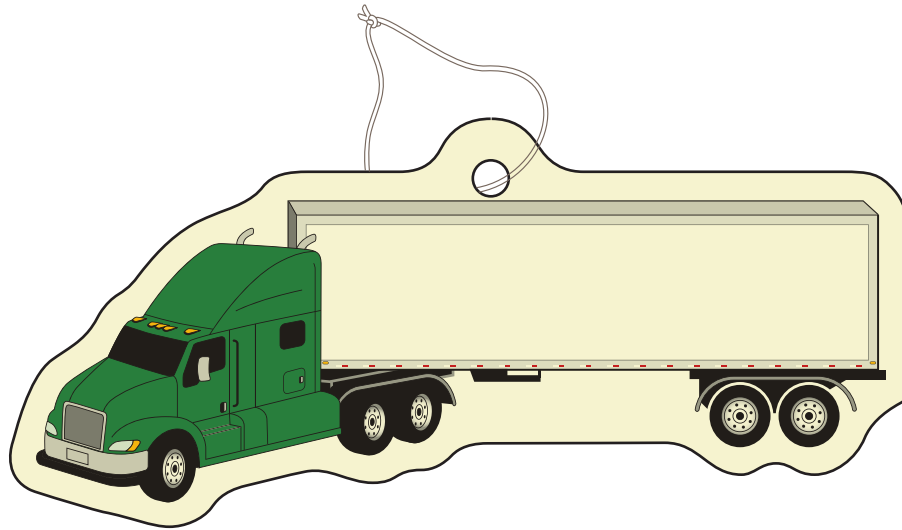

Semi-Truck with tab
Dimensions: 4.71" wide x 2.125" high
Specify Body Color or at Art Dept's Discretion

Imprint Area is approx.
4.42" wide x 1.56" high

*Where you see is the air freshener color - approximately Pantone 614 C.
We do not print white on these items
Anywhere white is part of your copy the buff color of the item shows through.*